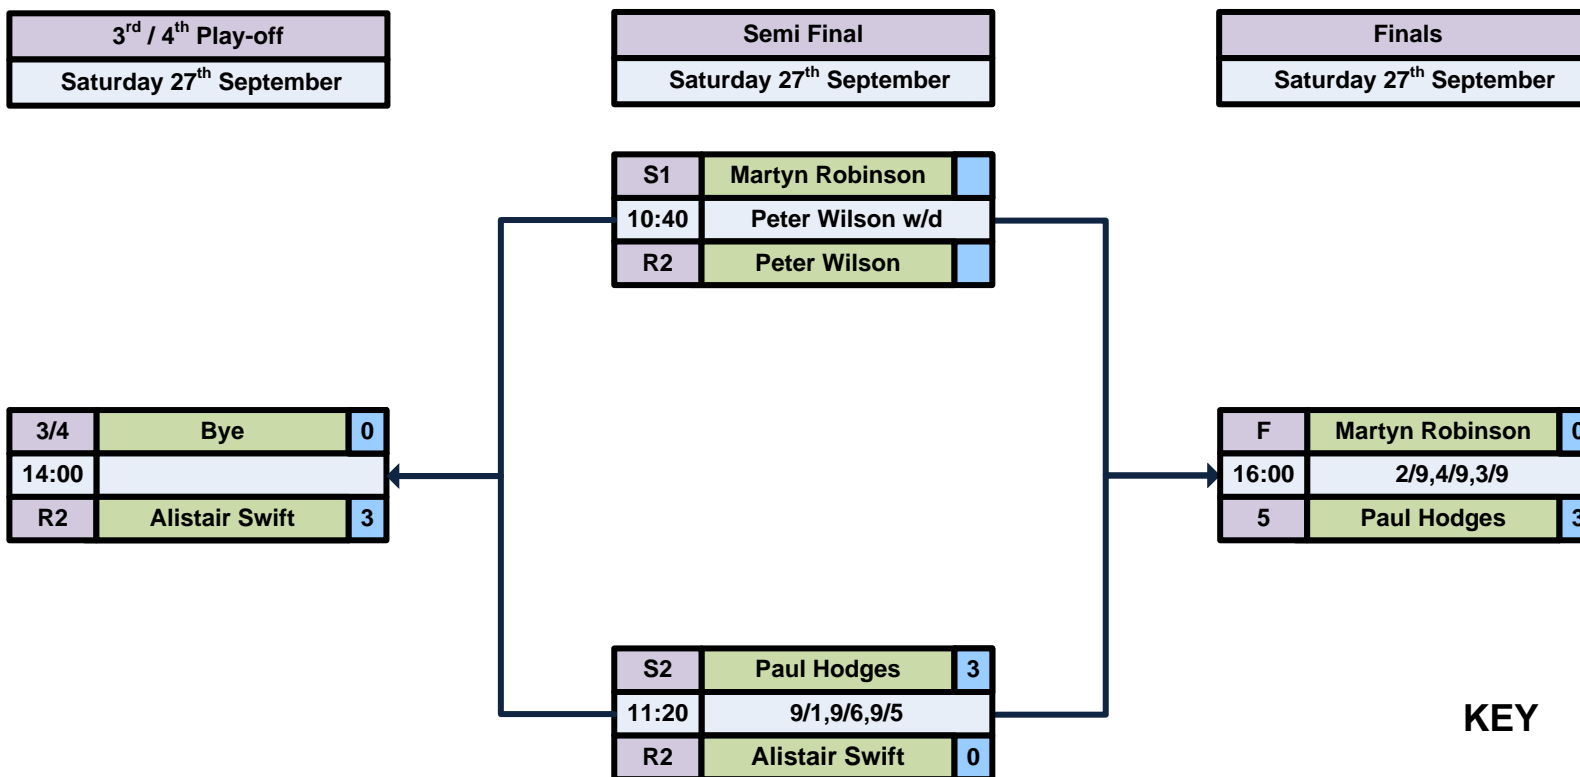

East of England Masters 2014-15 – Moreton Hall Health Club
Group – MO65P

The courts with a R prefix are Risbygate Tennis and Squash Club