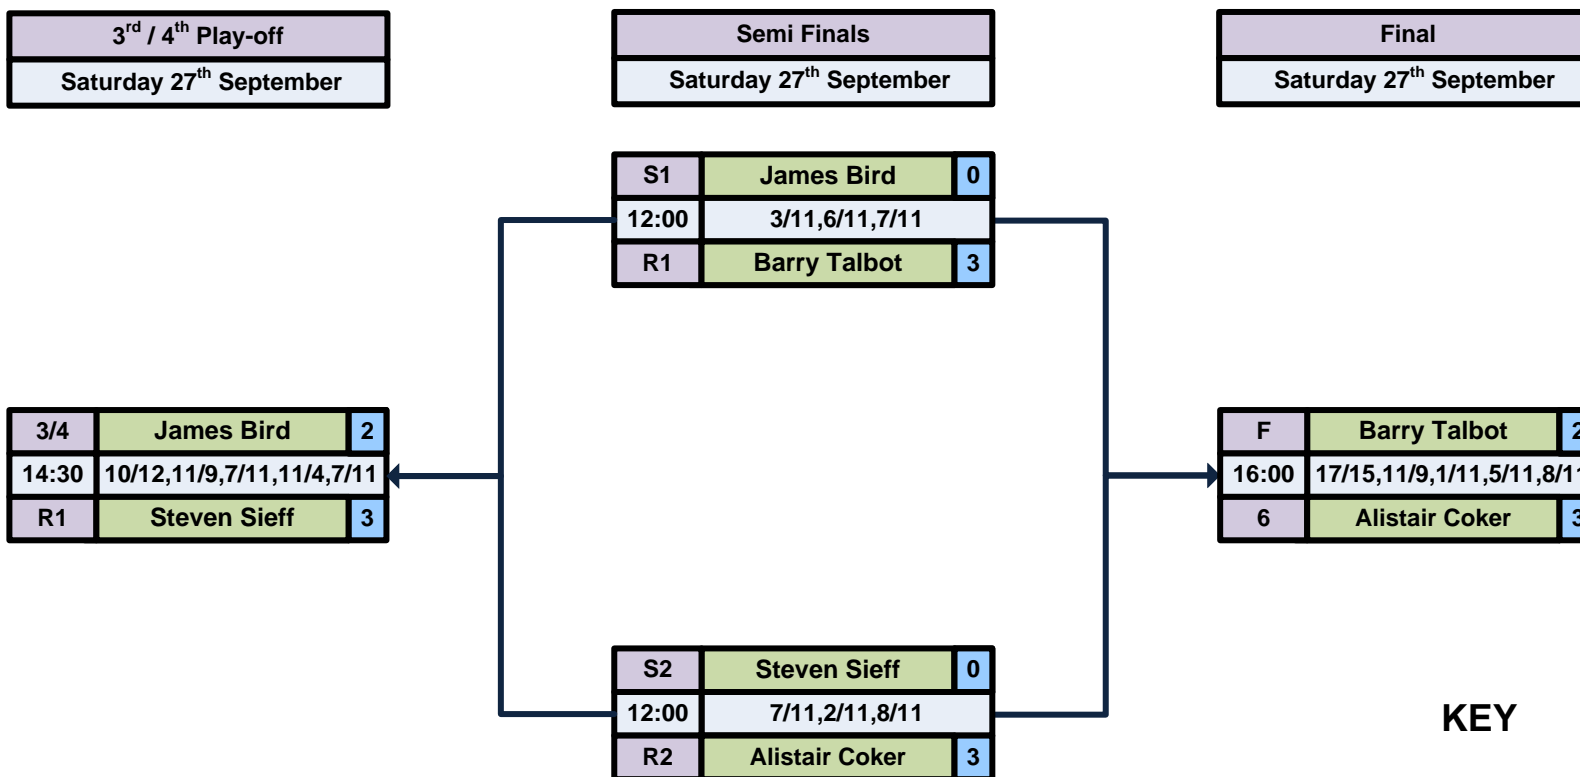

East of England Masters 2014-15 – Moreton Hall Health Club  
Group – MO35P

The courts with a prefix are Risbygate Tennis and Squash Club